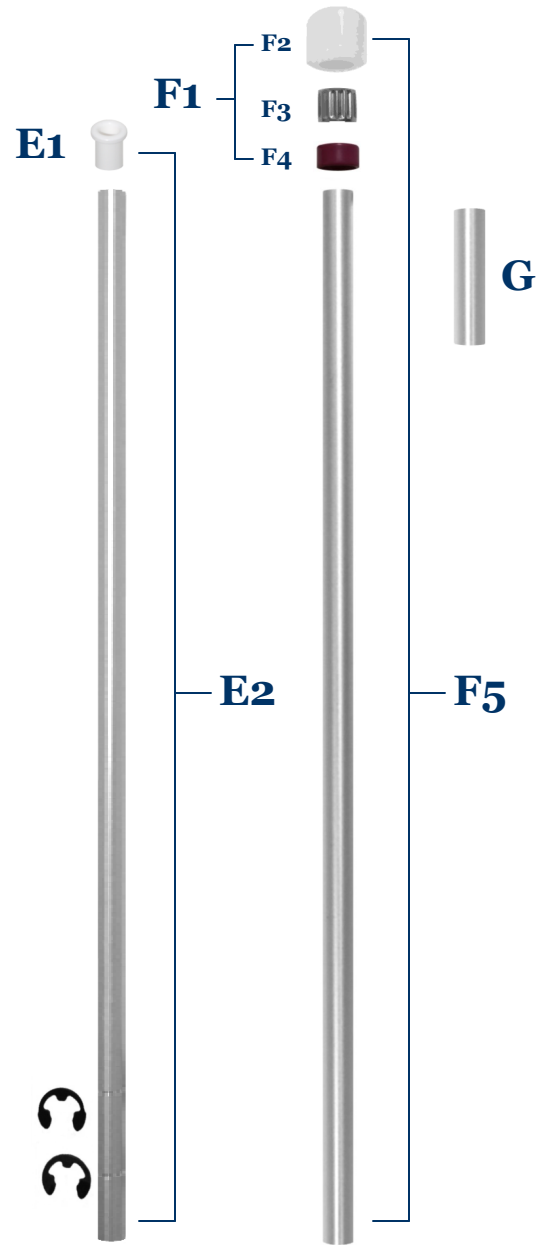

Down Tube Assemblies

For Volkmann 05C/05OC, BA5/BA8

EPIC PART #	OEM #	POS #	DESCRIPTION	
A*	EE481400	552075	574-17, 789-30	Threaded Down Tube (62mm Long)
B	EE489078	1170331	574-24, 789-33	Deflection Device Assembly Complete, Air, New Design
C*	EE481462	467985	574-09	Guide Tube (185mm)
D	EE489079	1169911	023-02, 076-03, 574-01, 789-07	Deflection Device Assembly Complete, Manual, New Design
E1	EE401864	N/A	N/A	Ceramic Eyelet
E2	EE481788	N/A	023-17, 076-20, 574-25, 789-03, 815-10	Down Tube Assembly with Ceramic Eyelet, 05C/05OC, BA8 (805mm) (can also be used on 05C/05OC BA3-BA5)
E3	EE434408	021108, 318801, 8318801	Many	External Circlip (10mm)
F1	EE481466	162529, 162545	023-20, 076-29, 574-26	Thread Entering Ring Assembly
F2	EE481464	121723	023-22, 076-25, 574-23	White Nylon Housing
F3	EE481465	121871	023-24, 076-23, 574-21	Tolerance Ring
F4	EE481463	121863	023-23, 076-24, 574-22	Ceramic Eyelet
F5	EE481520	121855	N/A	Down Tube Assembly with Thread Entering Ring, 05C/05OC, BA3/BA4 (805mm) (can also be used on 05C/05OC BA5)
G*	EE481510	501098	574-20	Distance Tube

*Please see next page for other available options.

P O Box 979
Southern Pines NC 28388-0979
845 Valley View Road
Southern Pines NC 28387

Phone: 910-692-5441 or
Toll Free: 800-648-7273
Fax: 910-692-4147 or
Toll Free: 888-692-4147

Email: epic@epicenterprises.com
Website: www.epicenterprises.com

**Parts and Services
you can rely on!**