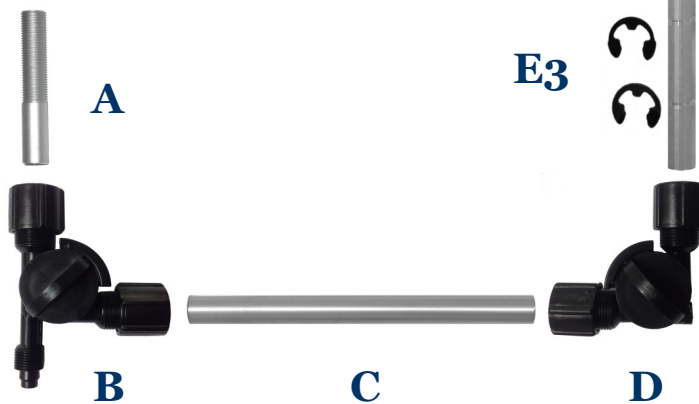

Epic products are intended as replacements for worn or damaged parts in OEM products. OEM Part numbers in (parenthesis) indicate either 1) improved design 2) the part serves the same function as the OEM part, but may differ from the OEM design, 3) it is a component of an assembly where no OEM reference number is available, or 4) it is a repair service for the referenced part.

Parts with EE designations are manufactured by Epic and are not authorized by the original equipment manufacturers., ©Epic Enterprises, Inc., September 2015

EE is an Epic trademark designating Epic parts

Volkmann is a trademark of Jinsheng Group